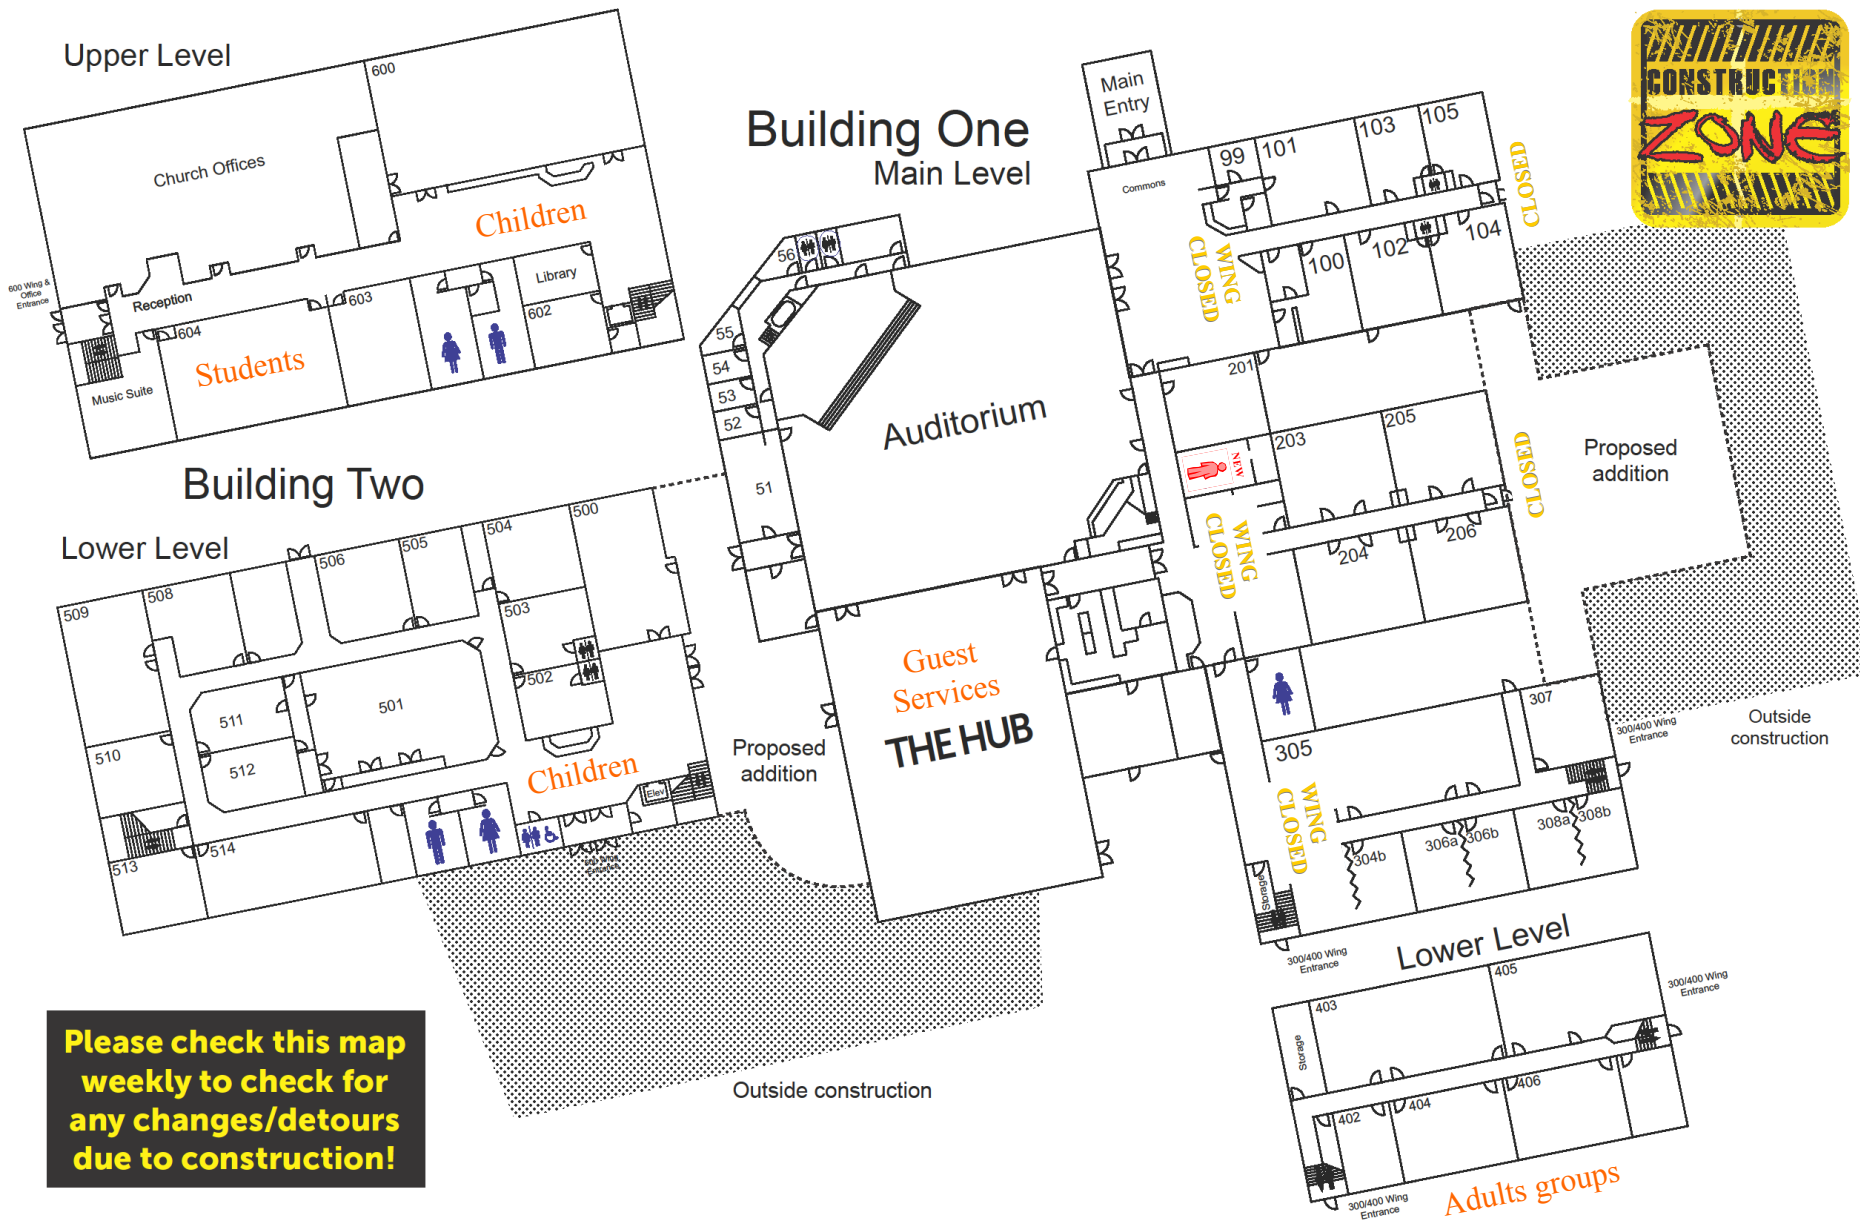

Room 403 at 10:30 am led by **Judi & Alan Abdulla**

Please check this map weekly to check for any changes/detours due to construction!

NEW Sunday Schedule

(effective Nov 6, 2011)

Washington Heights Church
1770 East 6200 South
Ogden, UT 84405
801.479.7030
www.washingtonheights.org